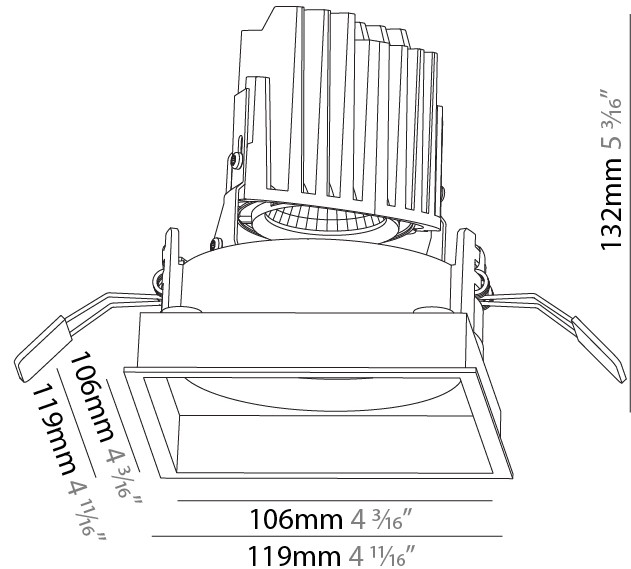

PHYSICAL

Shape: Square
Length (mm): 119
Length (in): 4 11/16
Width (mm): 119
Width (in): 4 11/16
Depth (mm): 132
Depth (in): 5 3/16
Ceiling Thickness (mm): 10 / 12.5 / 15
Ceiling Thickness (in): 3/8 or 1/2 or 9/16
Min. Recessing Depth (mm): 200
Min. Recessing Depth (in): 7 7/8
Light Distribution: Adjustable / Downlight
Weight (kg): 0.544
Weight (lbs): 1.2
Fixture Finish: SSR / BKV / CWI / CRY / HAB / UFT / ITA / RUA / FTG / MYG / LOD / PUS / FRO / FUP / KIA / POP / BLS / SPG / MEY / GOH / GUM / CHC / COM / ABZ / JAG / OBR / MOS / ROR
Fixture Material: Aluminum Die Cast
Cut-out Measurements: 114mm / 4 1/2" x 114mm / 4 1/2"

ELECTRICAL

Lamp Type: LED (Zhaga Standard)
Input Wattage (W): 13.2 / 16.5
Total Output Wattage (W): 12 / 14
Dimming: Tri-Mode (Non-Dimming and Phase Dimming (120Vac only) and 0-10V Dimming)
Driver Included: No
Driver Location: Recessed Housing
Driver Type: Constant Current - Universal
Driver Class: Class 2
Housing: See components
Input Voltage (V): 120 - 277
Constant Current (MA): 350

LED

Number of LEDs: 1
Color Temperature (°K): 2700 / 3000 / 3500 / 4000
Max. Delivered Lumen (lm): 850 / 950 / 1019 / 1040
Nominal Lumen (lm): 960 / 1070 / 1156 / 1180
CRI: >90 CRI
Lamp Life (hrs): 50000

OPTICAL

Reflector°: 10
Adjustability: Rotational 355°; Tilt 30°

RATINGS AND CERTIFICATIONS

Certified By: Certified for North American Standards
IP rating: IP20